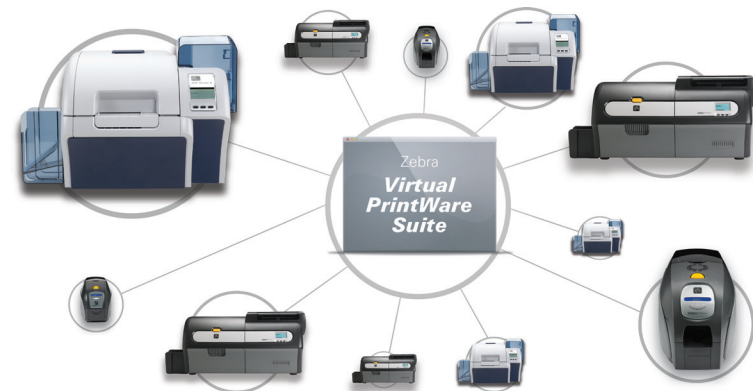

Zebra Virtual PrintWare™

Zebra Virtual PrintWare is designed to make it simple to issue cards from your own applications. The template-based printing capability allows for easy third-party application integration of card-printing and card-production flow.

You can print to one or more networked card printers, and remotely monitor printers' health and status. To increase print capacity and throughput, you can also use the software to pool and manage multiple printers as if they were a single unit.

For more information, visit www.zebra.com/virtualprintware.